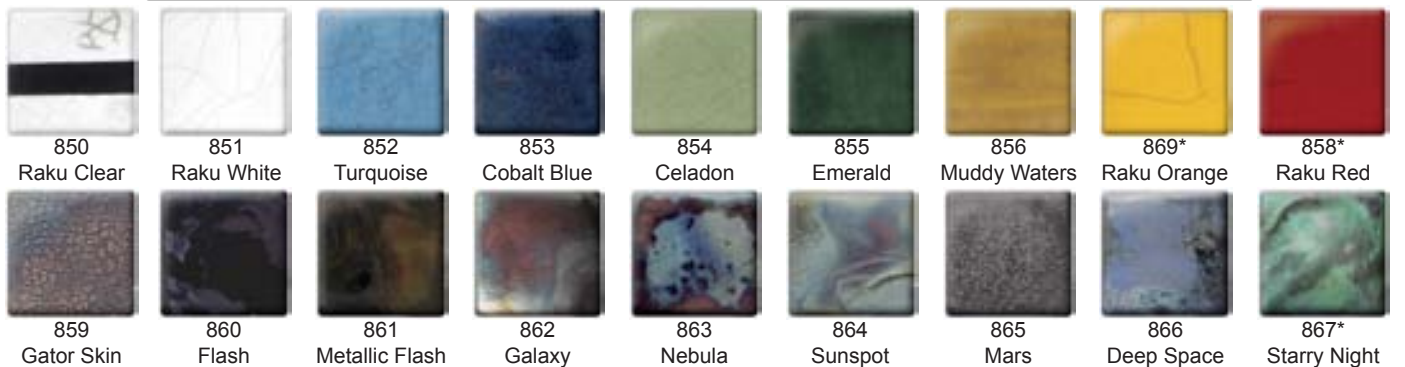

RAC 2
Grey

RAC 3
Black

RAC 4
Brown

RAC 5
Honey

RAC 6
Bright Yellow

RAC 7
Lime Green

RAC 8
Orange

RAC 9
Pink

RAC 10
Rose

RAC 11
Lavender

RAC 12
Light Blue

RAC 13
Royal Blue

RAC 14
Turquoise

RAC 15
Bermuda

RAC 16
Hunter Green

SPECTRUM®

LEAD FREE
DINNERWARE SAFE

LOW STONE GLAZES

LOW FIRE
CONE 06/04

GLAZES MARKED *
CONTAIN LEAD

RAKU GLAZES

LOW FIRE

Tiles are electric kiln fired (ie. oxidation) to 1600 F then reduced in newspaper

SPECTRUM®